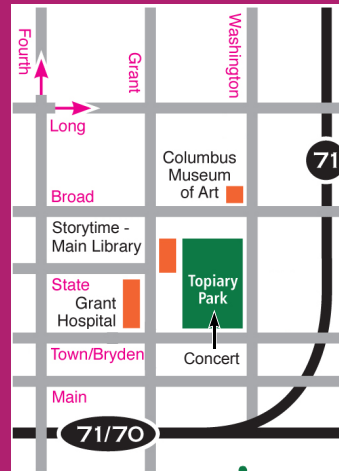

Jennifer Michel Keefer Memorial Fund at

Bring a picnic and a blanket!