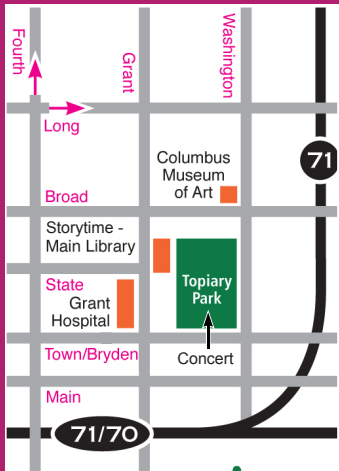

July 9
MinanDya
Latin/Brazilian Jazz

August 13
Eric Augis, Lisa Clark & Friends

September 10
Bryan Olsheski & Friends

The Topiary Park is located at 480 E. Town Street in Downtown Columbus. Rain Site - Main Library.