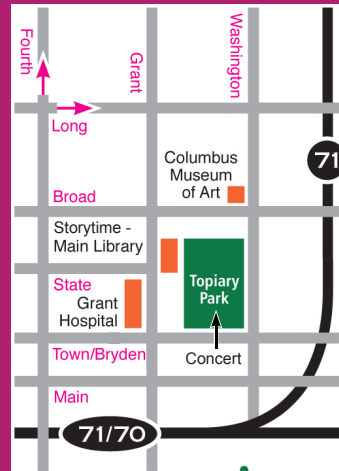

Jennifer Michel Keefer Memorial Fund at

Bring a picnic and a blanket!